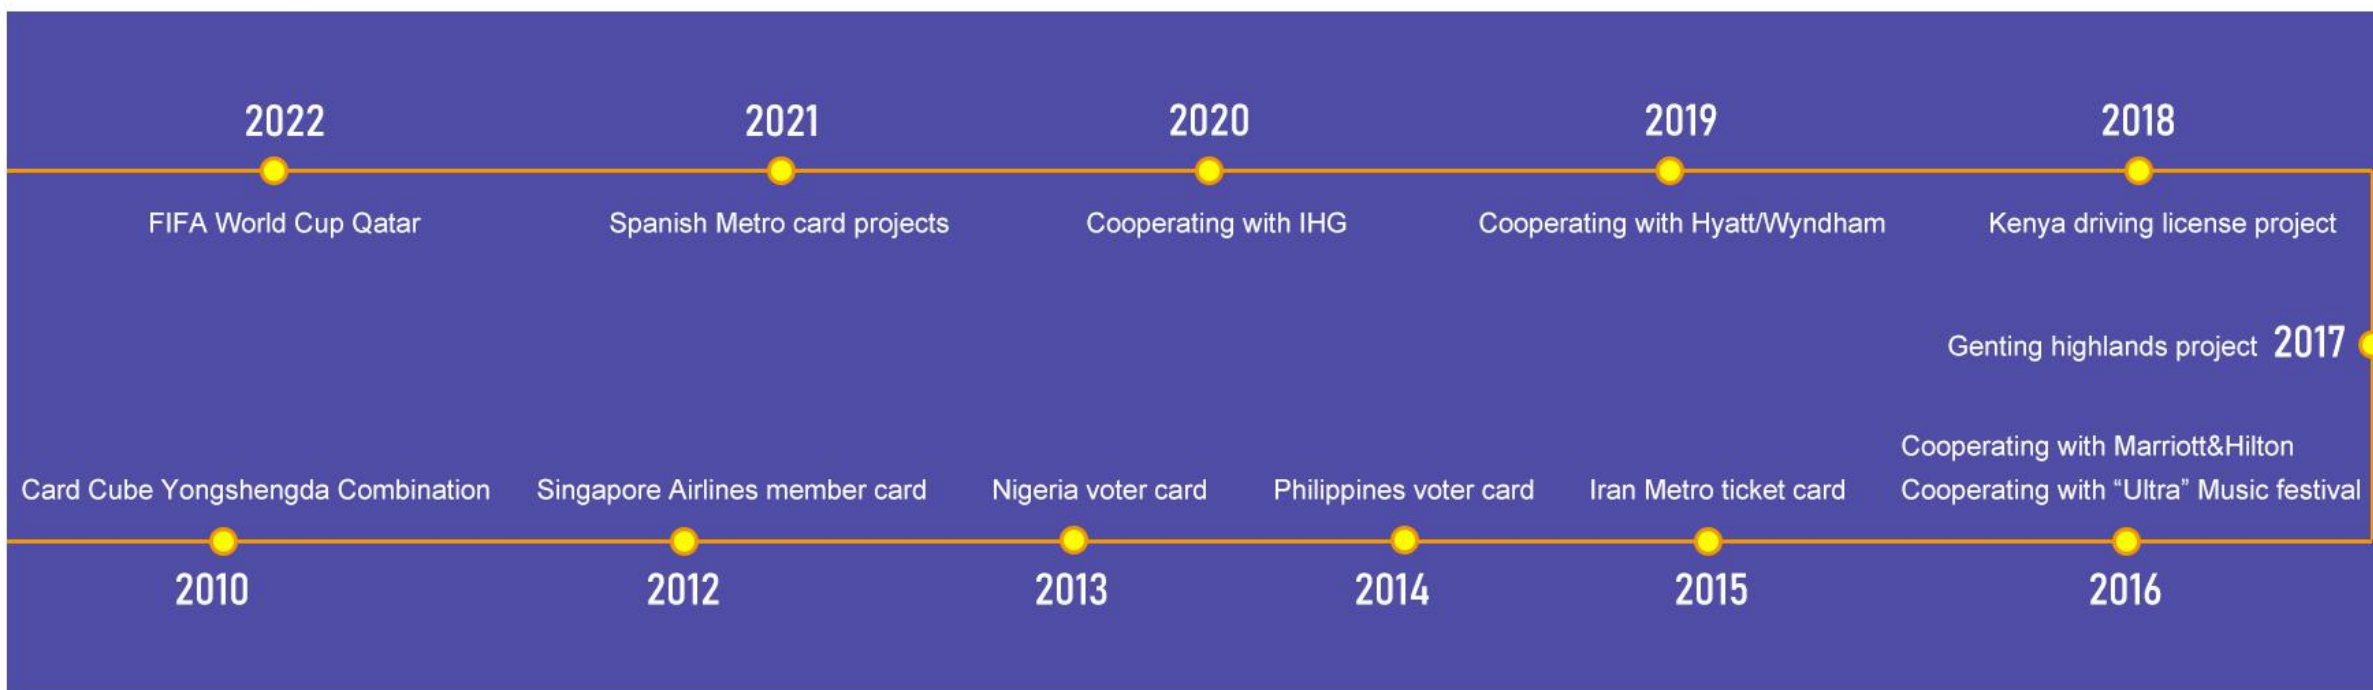

Company Profile

Production Machines

- 31 - Chip bonding machines
- 3 - Heidelberger printing machines
- 11 - Special craft machines
- 5 - Data encryption machines
- 8 - Vulcanizing machines
- 22 - Customized product mold making machines

Product Monthly Output

1. 18 millions smart cards
   - 1.5 million wristbands
   - 8 millions keyfobs
   - 2 millions other customized tags and inlay.
2. Production time need only 7-10 days, 1-2 days for stock products

Partners&Projects